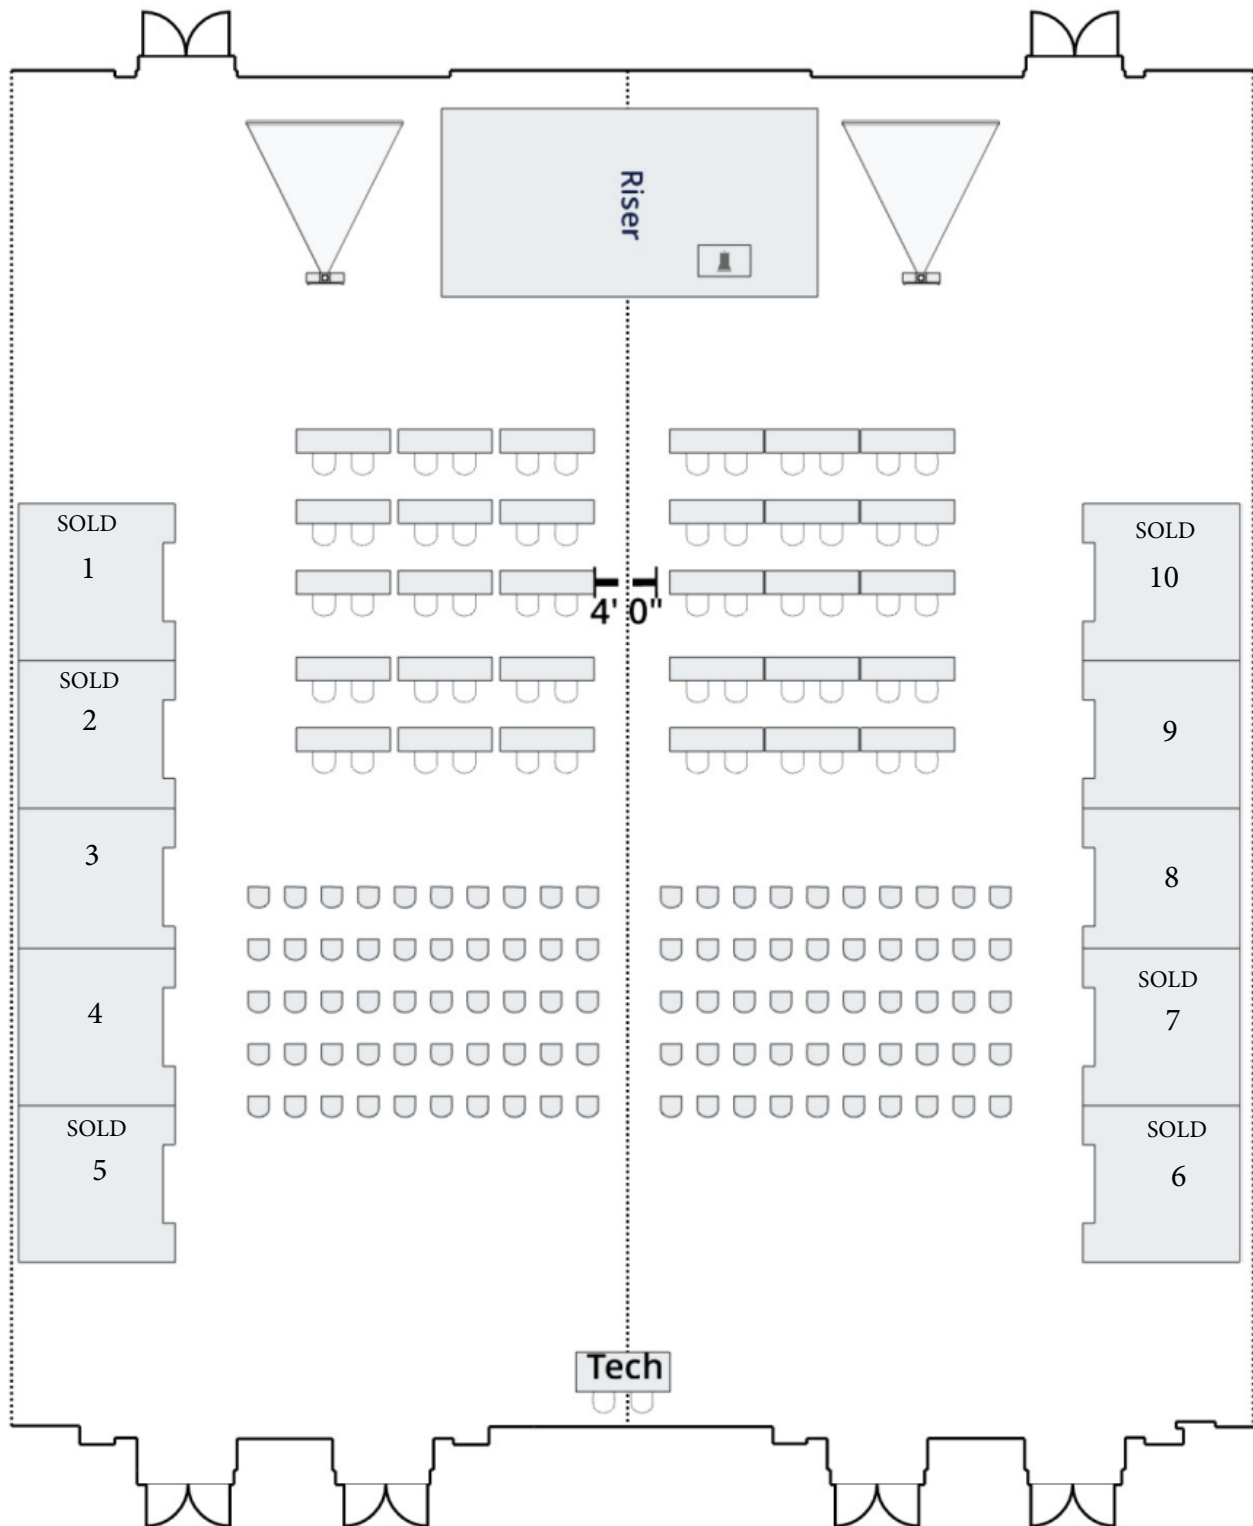

## Exhibitors

Company	Booth #
BKD CPAs & Advisors	10
EBE Technologies	6
Sage	2
SMC3	5
PrePass	7
Visual Lease	1